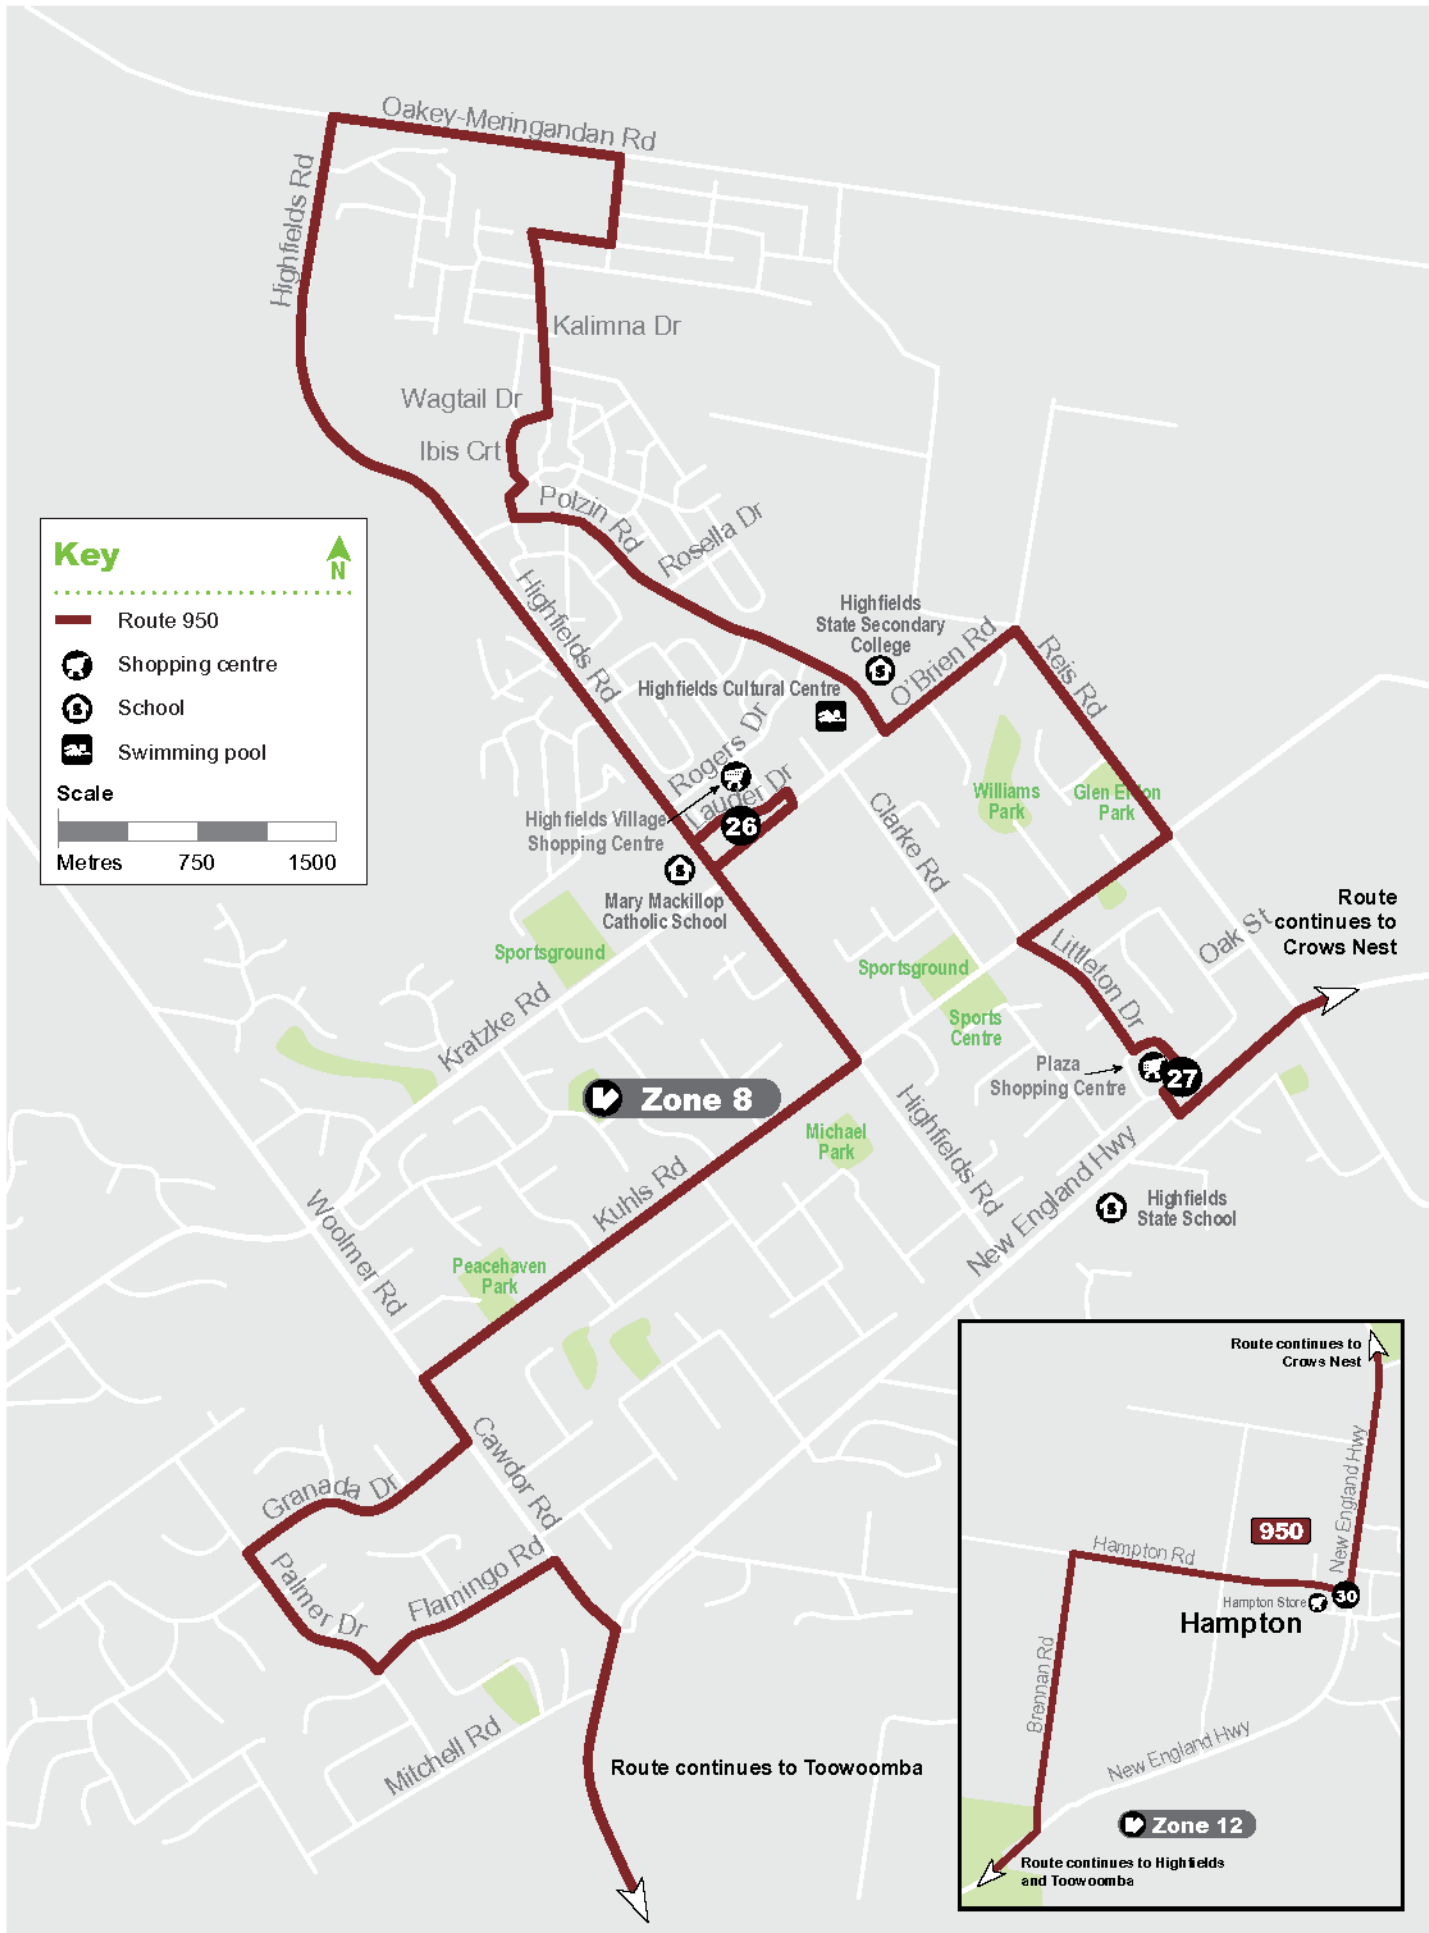

route

950

Crows Nest to Toowoomba City route map

Highfields
Highfields Village

950

Crows Nest
Church St

950

Key

- Route 950
- Shopping centre
- School
- Fare zone boundary

Scale

Metres 2000 4000

Toowoomba

Bus Station
Neil St

950

Key

- Route 950
- Shopping centre
- School
- Swimming pool

Scale

Metres 750 1500

route
950

City to Highfields and Crows Nest

servicing Toowoomba bus station, Grand Central SC, Highfields, Cabarlah, Geham, Hampton and Pechey

Monday to Friday

Route number	950	950	950	950	950	950	950	950	950	950
	am	am	am	am	pm	pm	pm	pm	pm	pm
B Toowoomba bus station Bay 2C	8.30	9.30	10.30	11.30	12.30	2.00	3.00	4.00	5.00	6.00
G Grand Central SC Stop B	8.35	9.35	10.35	11.35	12.35	2.05	3.05	4.05	5.05	6.05
7 Toowoomba State High School	3.12
26 Highfields Village	9.01	10.01	11.01	12.01	1.01	2.31	3.41	4.31	5.31	6.31
27 Plaza Circle	9.16	10.16	11.16	12.16	1.16	2.46	3.56	4.46	5.46	6.46
28 Cabarlah (New England Highway)	9.21	11.21	1.21	4.01	5.51
29 Geham State School (New England Hwy)	9.25	11.25	1.25	4.05	5.55
30 Hampton Store (Hampton Rd)	9.34	11.34	1.34	4.14	6.04
31 Crows Nest (Church St)	9.53	11.53	1.53	4.33	6.23

Please note: route 950 services towards Toowoomba City do not stop at Grand Central Shopping Centre.

Inset maps

Route 950 Crows Nest to Toowoomba City