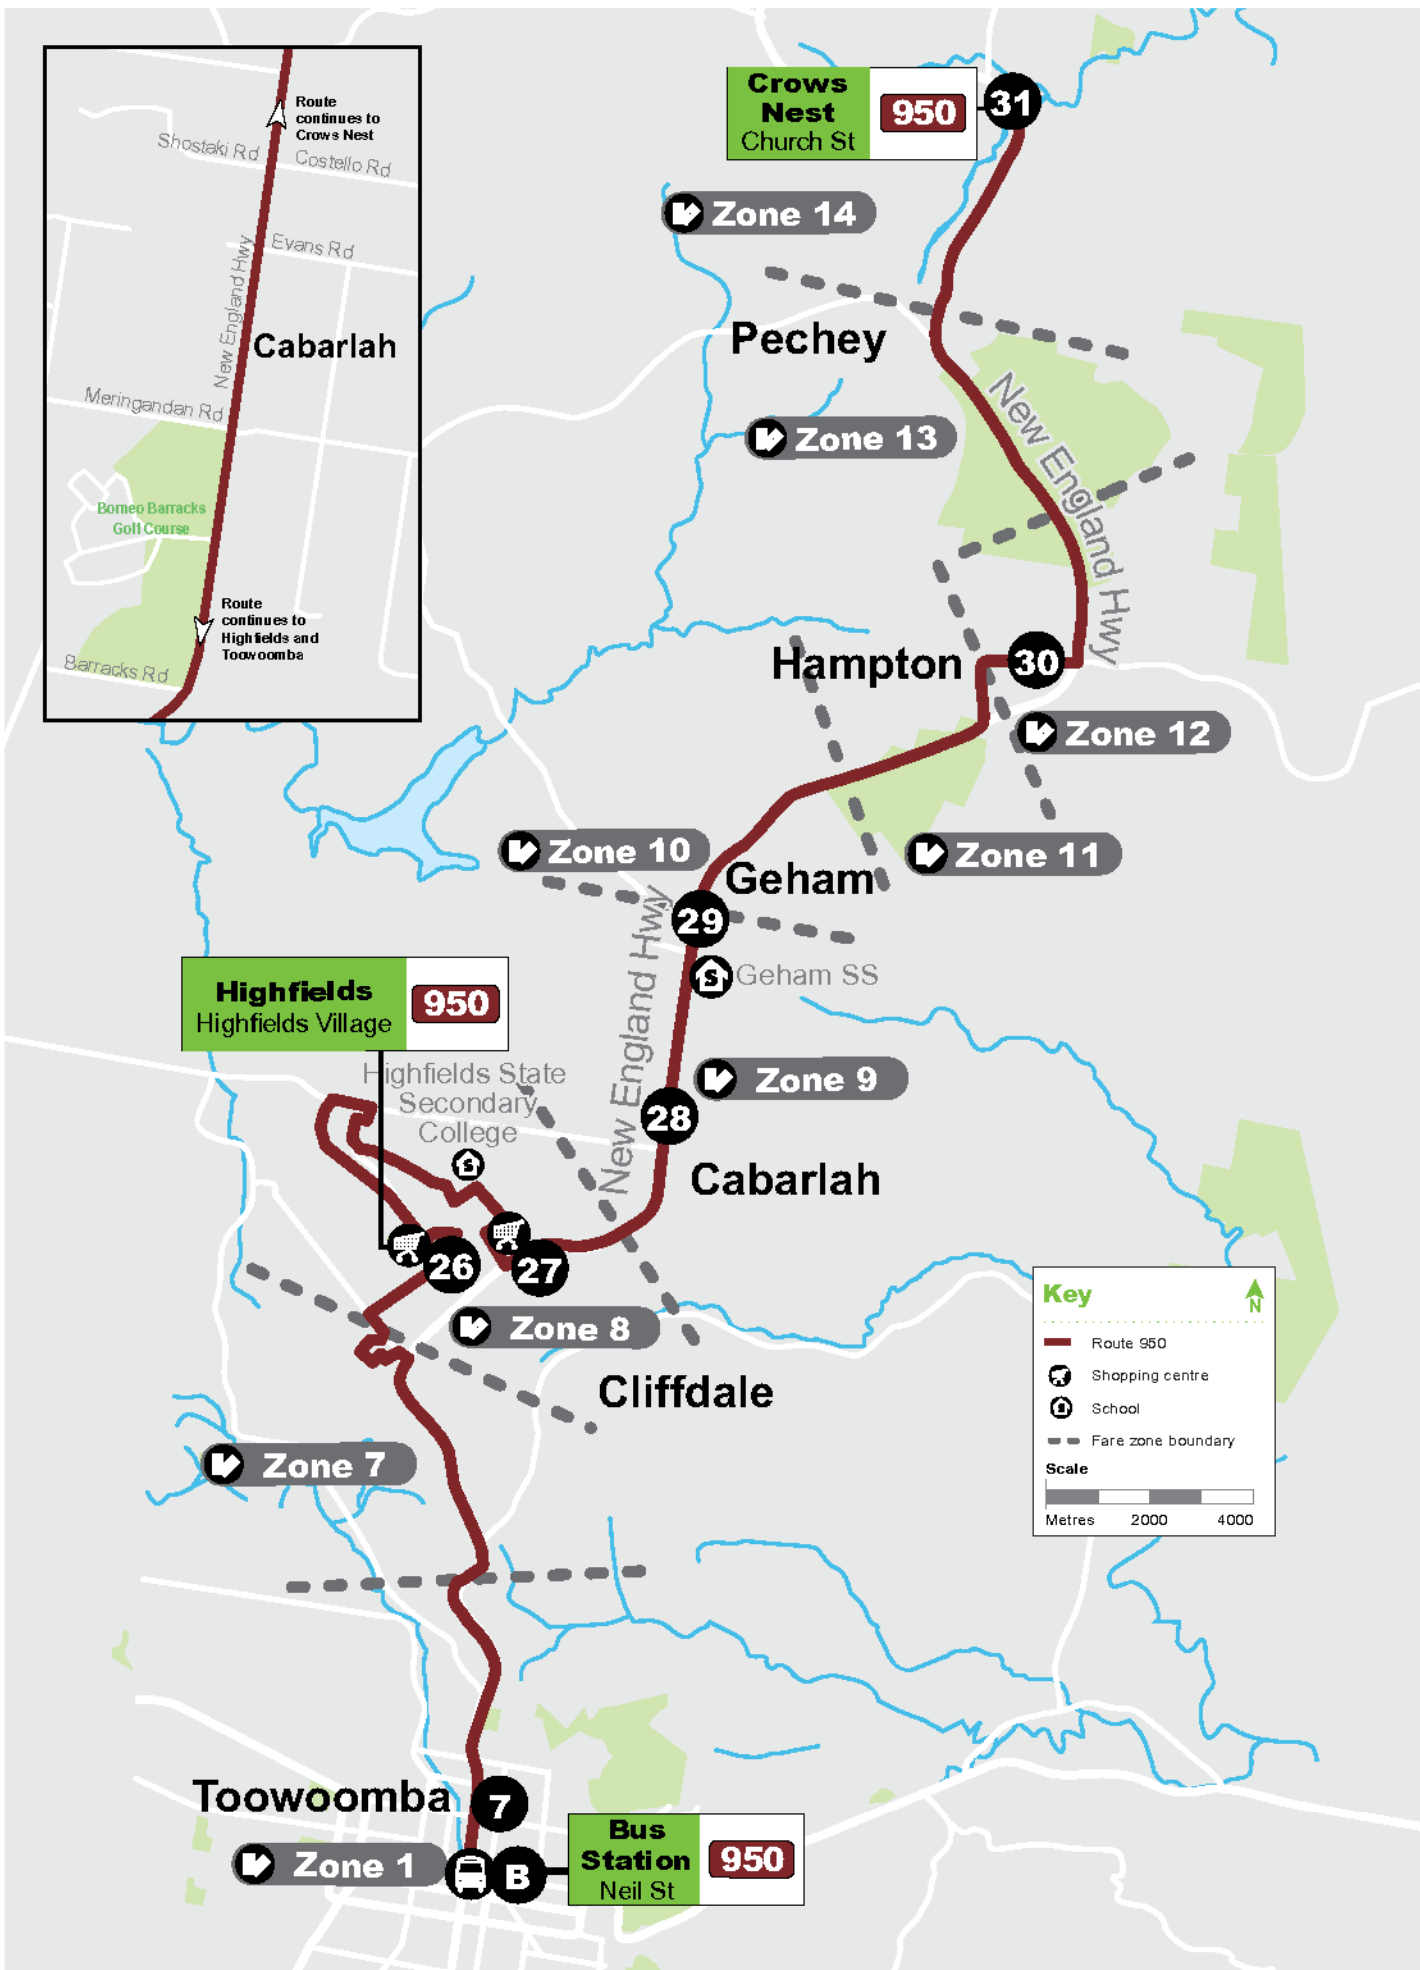

route

950

Crows Nest to Toowoomba City route map

Highfields
Highfields Village

950

Crows Nest
Church St

950

Key

- Route 950
- Shopping centre
- School
- Fare zone boundary

Scale

Metres 2000 4000

Toowoomba

Bus Station
Neil St

950

Key

- Route 950
- Shopping centre
- School
- Swimming pool

Scale

Metres 750 1500

route
950

City to Highfields and Crows Nest

servicing Toowoomba bus station, Grand Central SC, Highfields, Cabarlah, Geham, Hampton and Pechey

Monday to Friday

Route number	950	950	950	950	950	950	950	950	950	950
	am	am	am	am	pm	pm	pm	pm	pm	pm
B Toowoomba bus station Bay 2C	8.30	9.30	10.30	11.30	12.30	2.00	3.00	4.00	5.00	6.00
G Grand Central SC Stop B	8.35	9.35	10.35	11.35	12.35	2.05	3.05	4.05	5.05	6.05
7 Toowoomba State High School	3.12
26 Highfields Village	9.01	10.01	11.01	12.01	1.01	2.31	3.41	4.31	5.31	6.31
27 Plaza Circle	9.16	10.16	11.16	12.16	1.16	2.46	3.56	4.46	5.46	6.46
28 Cabarlah (New England Highway)	9.21	11.21	1.21	4.01	5.51
29 Geham State School (New England Hwy)	9.25	11.25	1.25	4.05	5.55
30 Hampton Store (Hampton Rd)	9.34	11.34	1.34	4.14	6.04
31 Crows Nest (Church St)	9.53	11.53	1.53	4.33	6.23

Please note: route 950 services towards Toowoomba City do not stop at Grand Central Shopping Centre.

Inset maps

Route 950 Crows Nest to Toowoomba City